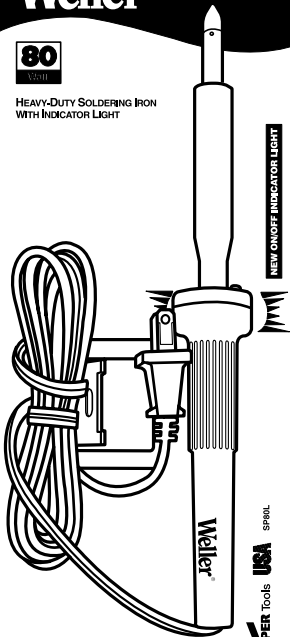

# Weller®

**80**  
Watt

HEAVY-DUTY SOLDERING IRON  
WITH INDICATOR LIGHT

NEW ON/OFF INDICATOR LIGHT

**COOPER Tools** **USA** SP80L