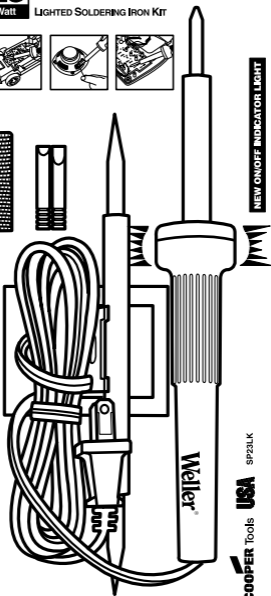

Weller®

25

Watt

LIGHTED SOLDERING IRON KIT

NEW ON/OFF INDICATOR LIGHT

COOPER Tools **USA** SP23LK