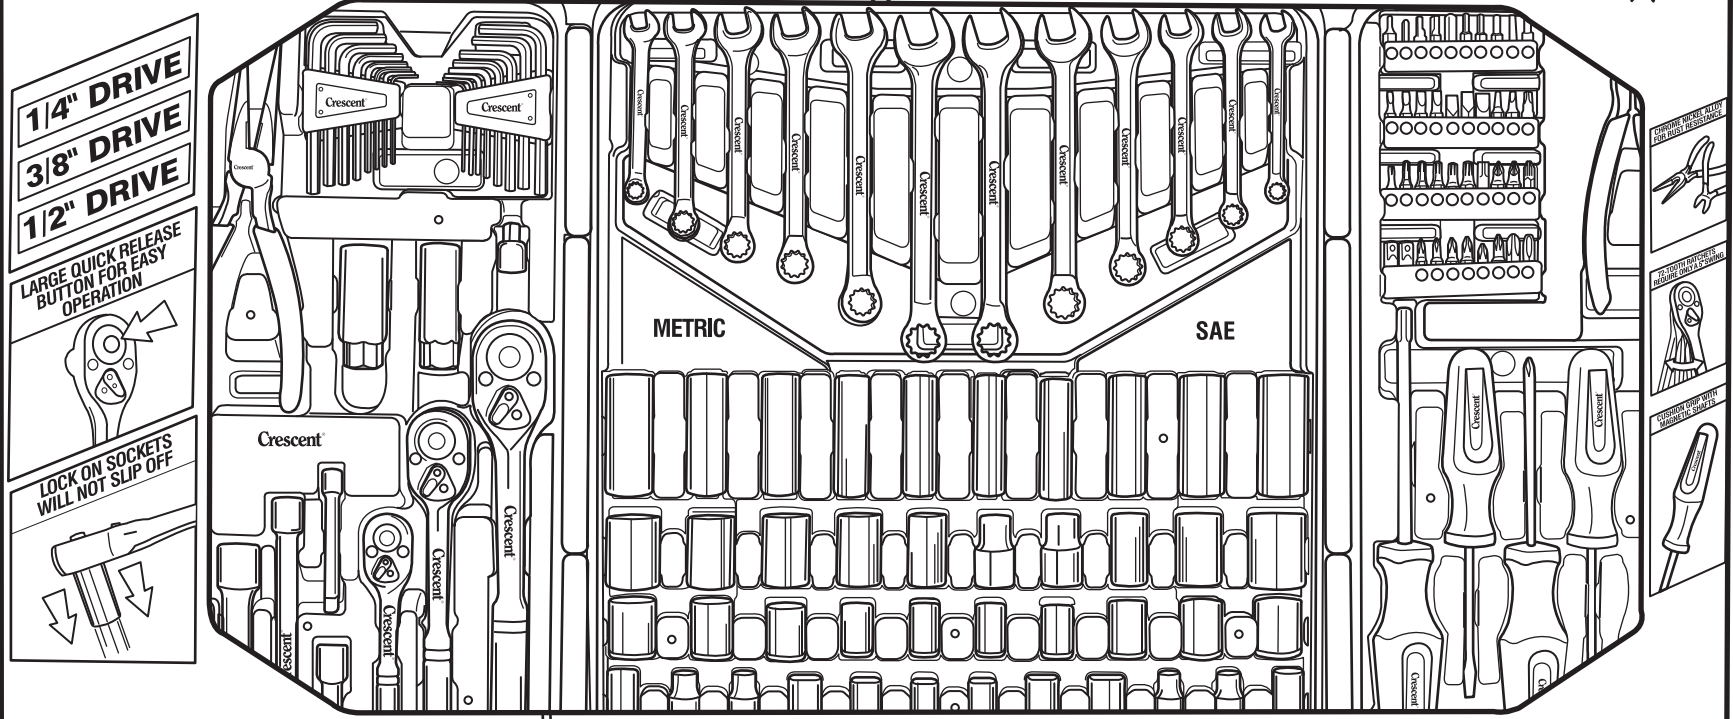

Crescent[®]

Providing Quality Tools Since 1907

**CHROME
VANADIUM**
Ratchets, Sockets, and Screwdrivers

**SAE and
METRIC**

148 Piece Professional Tool Set